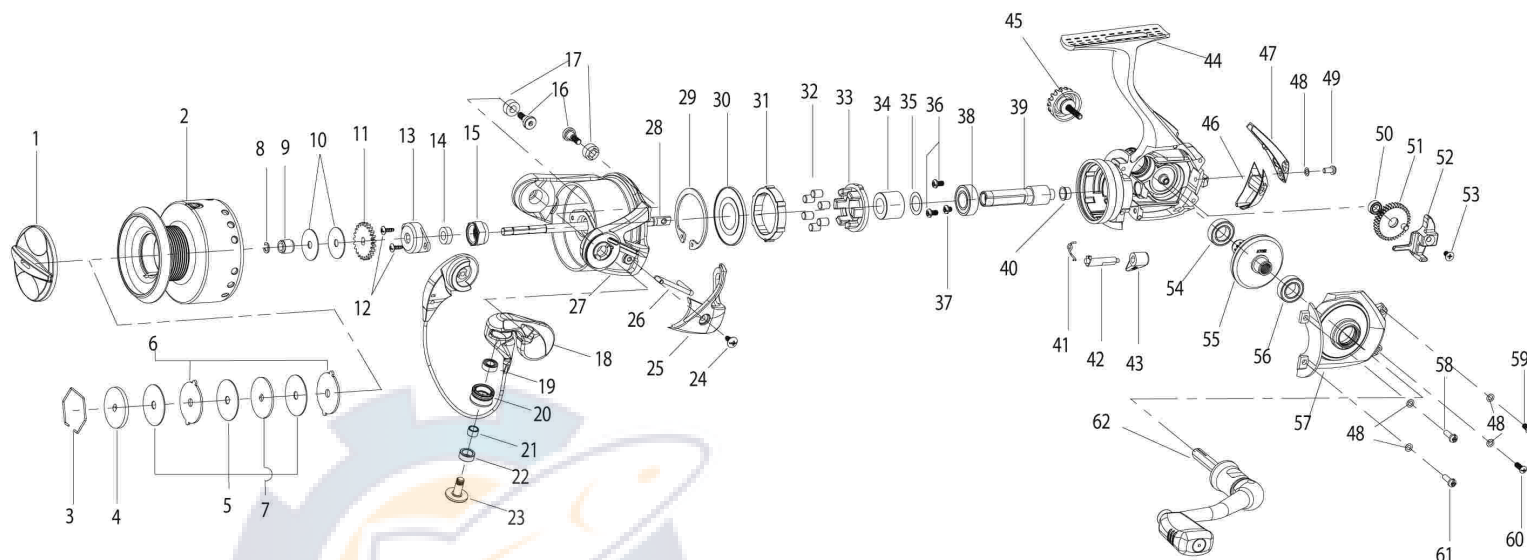

Kinetic PTi-A Parts Diagram - KT30PTi-A / KT40PTi-A

www.reelschematic.com

KEY #	DESCRIPTION	Kinetic 30	Kinetic 40
1	Drag Knob Assembly	TK332-01	TK332-01
2	Spool	TK321-01	TK321-51
3	Drag Retainer	RQ038-01	RQ038-01
4	Drag Washer "D"	SQ080-01	SQ080-01
5	Drag Washer "B"	RQ033-01	RQ033-01
6	Drag Washer "A"	RQ081-01	RQ081-01
7	Drag Washer "C"	RQ080-01	RQ080-01
8	Retainer Clip	TK034-01	TK034-01
9	Spool Sleeve	TK121-01	TK121-01
10	Spool Adjust Washer	RK030-01	RK030-01
11	Click Gear	RQ037-01	RQ037-01
12	Rotor Nut Lock Screw	RQ094-01	RQ094-01
13	Rotor Nut Cover	TK214-01	TK214-01
14	Main Shaft Bushing	TK213-01	TK213-01
15	Rotor Nut	TK006-01	TK006-01
16	Bail Pivot Screw	TK111-01	TK111-01
17	Bail Pivot Bushing	TK109-01	TK109-01
17A	Bail Pivot Insert	N/A	N/A
18	Bail Assembly	RK347-01	RK347-01
19	Line Roller Bearing	GH202-01	GH202-01
20	Line Roller	TK004-01	TK004-01
22	Line Roller Bushing	TK104-01	TK104-01
23	Line Roller Screw	TK108-01	TK108-01
24	Arm Lever Cover Screw	GU077-01	GU077-01
25	Arm Lever Cover	TK108-01	TK108-01
26	Kick Lever	TK019-01	TK019-01
27	Rotor Sub-Assembly	TK209-02	TK209-02
28	Main Shaft	PQ015-01	PQ015-01
29	Clutch Retaining Ring	TK060-01	TK060-01
30	Clutch Seal Plate	TK166-01	TK166-01
31	Clutch Lock Ring	TK063-01	TK063-01